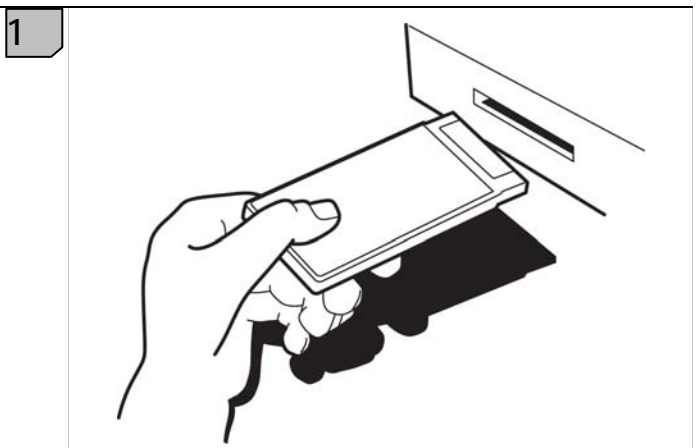

Trust
User's Guide

V1 Item: 15540

IF-3800p eSATA II ExpressCard

2

XP only:

Found New Hardware Wizard

Welcome to the Found New Hardware Wizard

Windows will search for current and updated software by looking on your computer, on the hardware installation CD, or on the Windows Update Web site (with your permission).
[Read our privacy policy](#)