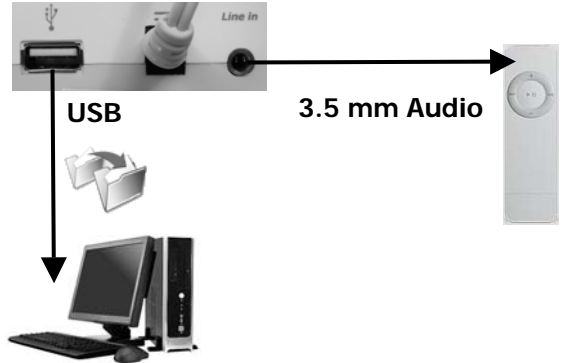

Item: 15003,
15273,15572

SP-2994Wi/Bi 2.1 Sound Station for

1

2

3

4

5

6