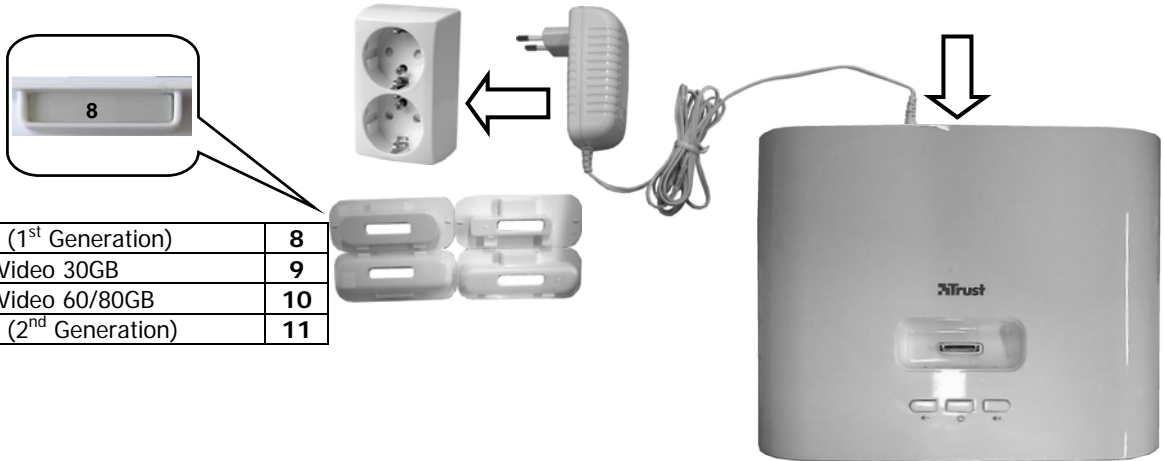

Item: 15003,
15273,15572

SP-2994Wi/Bi 2.1 Sound Station for

1

2

3

4

5

6