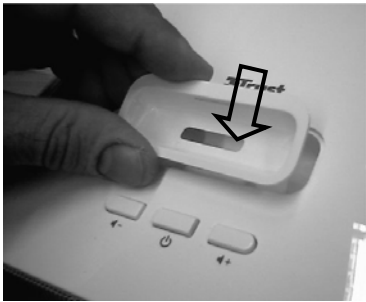

Item: 15003,
15273,15572

SP-2994Wi/Bi 2.1 Sound Station for

1

2

3

4

5

6