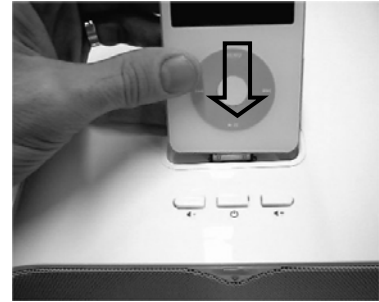

Item: 15003,
15273,15572

SP-2994Wi/Bi 2.1 Sound Station for

1

2

3

4

5

6