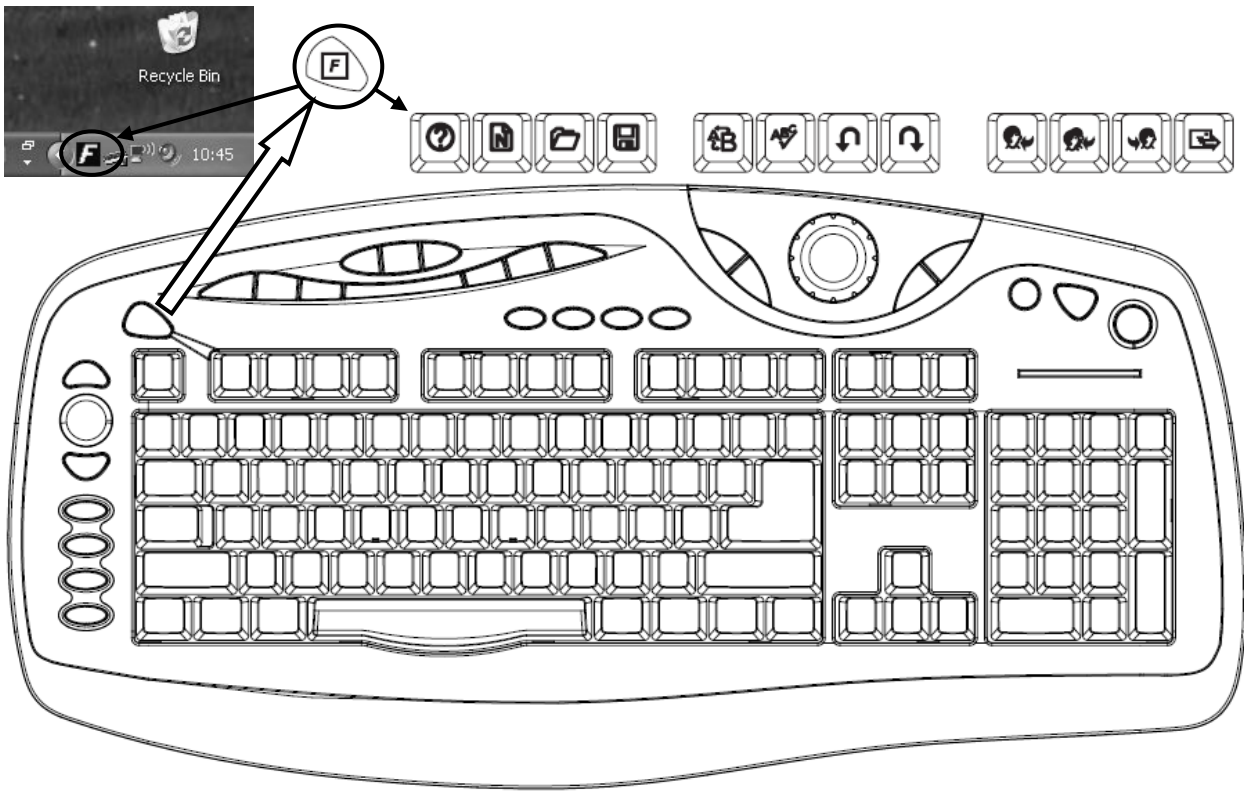

DECLARATION OF CONFORMITY

We, the manufacturer / importer,
Trust International
Laan van Barcelona 600
3317 DD Dordrecht
The Netherlands

Declares that the product
Kind of product : Keyboard
Type designation : KB-2200 Multimedia Scroll Keyboard
Item No. : 15036, 15037, 15038, 15039, 15040, 15041, 15042, 15043; 15044; 15045, 15557

Is in compliance with the essential requirements and other relevant provisions of the following directives:
Electromagnetic Compatibility Directive (89/336/EC)

The products is compatible with the following norms / standards:
EN 55022 class B (1998 + A1:2000 + A2:2003)
EN 55024 (1998 + A1:2001 + A2:2003)
EN 61000-3-2 (2000 + A1: 2005)
EN 61000-3-2 (1995 + A1:2001)

Manufacturer/Authorised representative

A handwritten signature in blue ink, appearing to read 'B. Schrijvers'.

B. Schrijvers, M.Sc.
Dordrecht, 05-10-2007