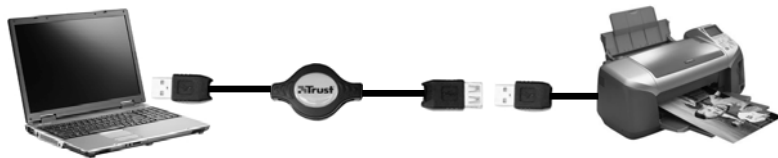

CB-1300P USB2 RETRACTABLE EXTENSION CABLE

www.trust.com/14879
www.trust.com/14879/warranty
www.trust.com/register

www.trust.com/weee