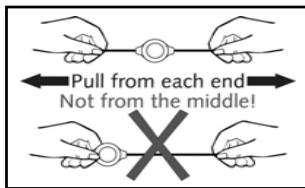

CB-1300P USB2 RETRACTABLE EXTENSION CABLE

www.trust.com/14879
www.trust.com/14879/warranty
www.trust.com/register

www.trust.com/weee