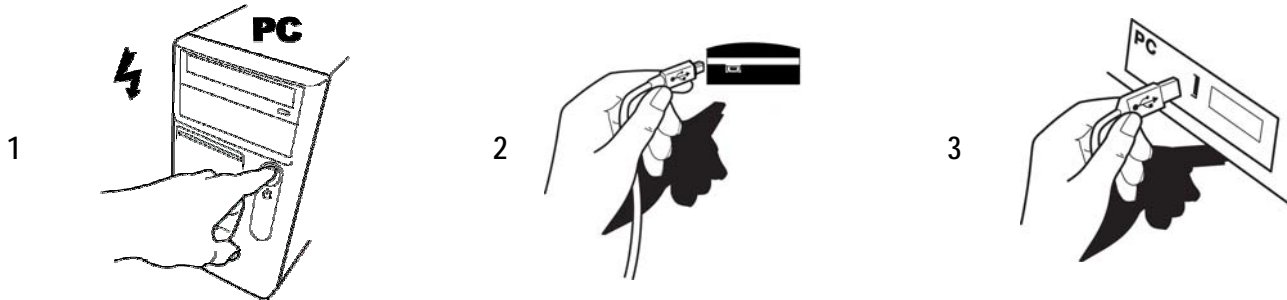

CABLES

HUB

MOUSE / KEYPAD

KEYPAD

ON

= NumLock ON

OFF

= NumLock OFF