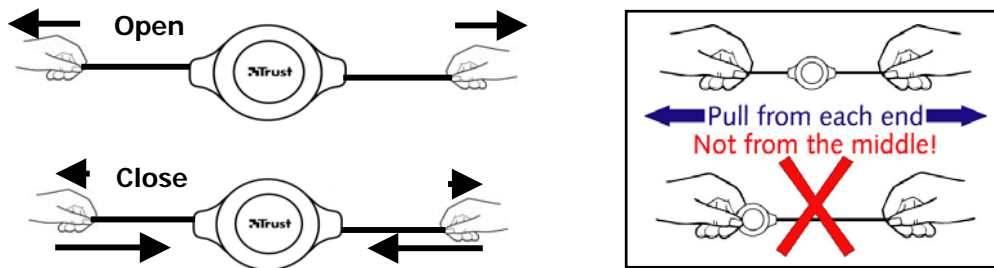

CABLES

HUB

MOUSE / KEYPAD

KEYPAD

ON

= NumLock ON

OFF

= NumLock OFF