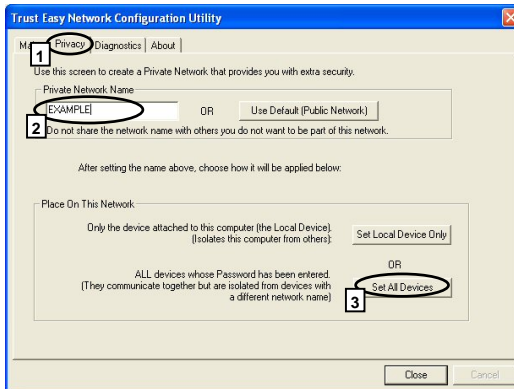

The InstallShield® Wizard will install Trust Network Adapter 14815 on your computer. To continue, click Next.

8

9

10

11

12