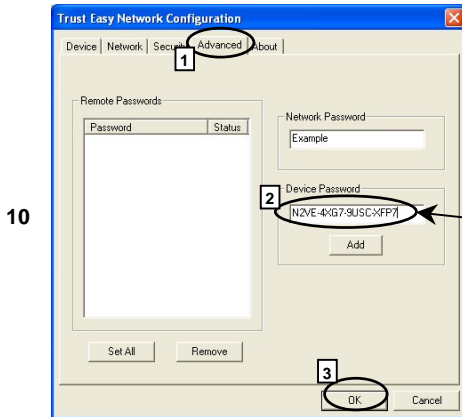

7

**Welcome to the InstallShield Wizard for Trust Network Adapter 14811**

The InstallShield® Wizard will install Trust Network Adapter 14811 on your computer. To continue, click Next.

&lt; Back

Next &gt;

Cancel

Destination Folder

C:\Program Files\Trust\Network Adapter 14811

Browse...

&lt; Back

Next &gt;

Cancel

11