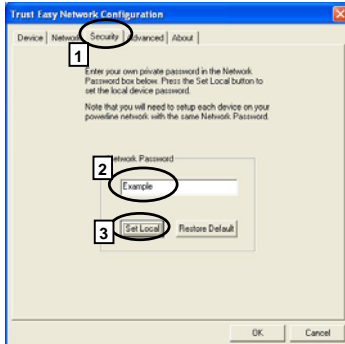

Destination Folder

C:\Program Files\Trust\Network Adapter 14811

Browse...

&lt; Back

Next &gt;

Cancel

11