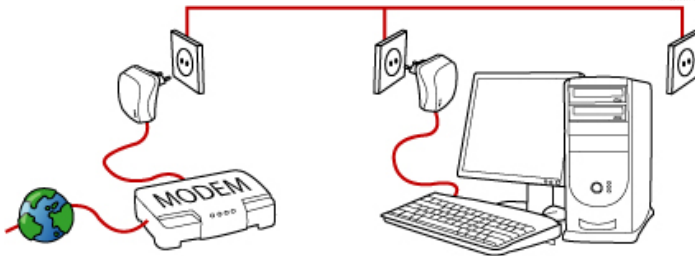

5

6

☐ Install software

☐ Read manual

☐ Registration + online support

7

Welcome to the InstallShield Wizard for Trust Network Adapter 14811

< Back

Next >

Cancel

Destination Folder

Browse...

< Back

Next >

Cancel