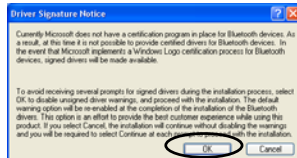

# BT-2210Tp Bluetooth 2.0 EDR USB Adaptor

1

2

3

4

5

6

7