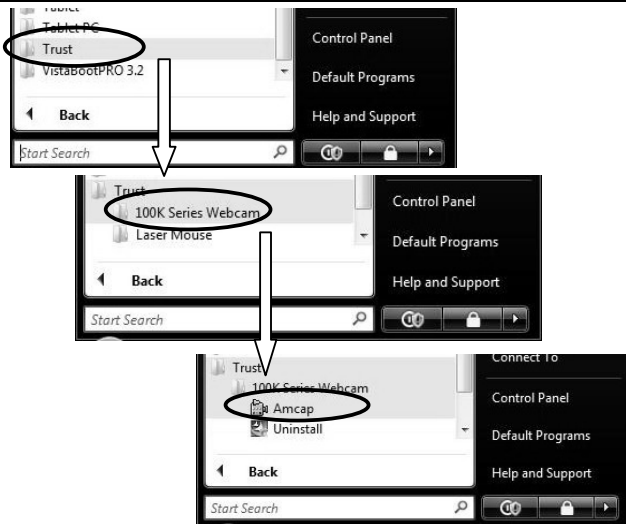

WB-1400T WEBCAM

1

2

3

4

5

6