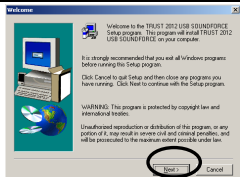

8

Volume Control

Windows XP

9

10

Other operating systems

Advanced control: Xear 3D

11