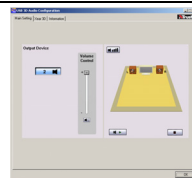

5

6

7

8

Volume Control

Windows XP

9

10

Other operating systems

Advanced control: Xear 3D

11

12