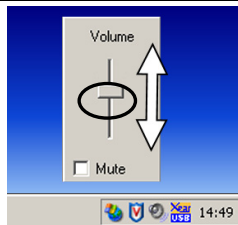

8

Volume Control

Windows XP

9

10

Other operating systems

Advanced control: Xear 3D

11