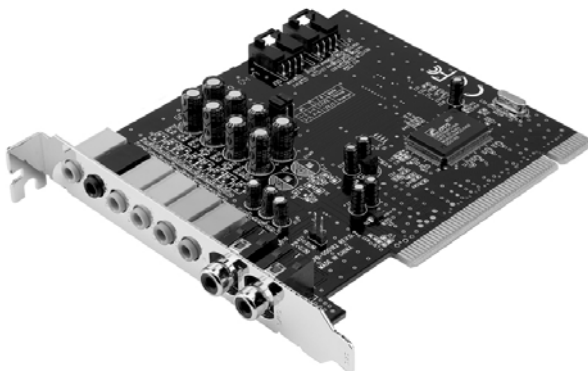

SC-7200 7.1 Surround Sound Card

(714DX 7.1 SOUND EXPERT)

User's manual

Version 2.0

UK

DE

FR

IT