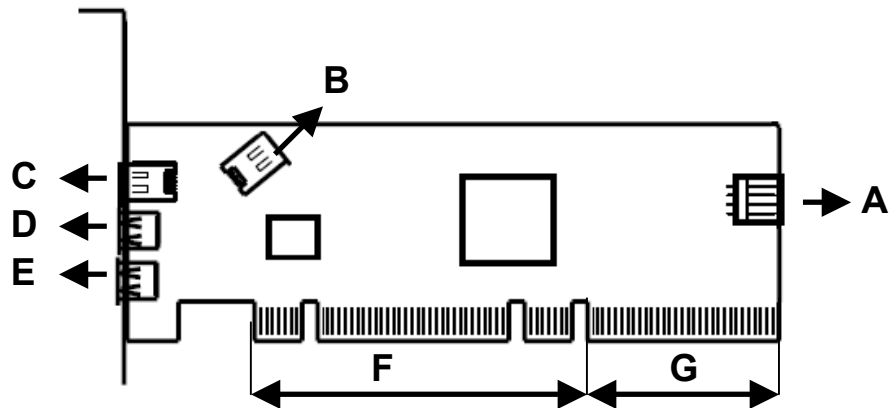

7	<p>Windows Me/98SE:</p>		<p>Check Card</p> <p>Windows ME/98SE</p>
----------	--------------------------------	--	--

8

1394 Firewire camera, external HDD/CD-ROM case etc.

Max.
4.5 m

**Connect
1394
Firewire
device**

FINISH

Item:	Description:	Function:
A	Internal power connection	For additional power (recommended when more than 2 FireWire device connected)
B	6 pin 1394a Firewire (400Mbps) connection	To connect 1394a Firewire device
C	9-pin 1394b Firewire shielded twisted pair copper (800 MB Mbps)	To connect 1394b Firewire device
D		
E		
F	PCI-32 connection	For connecting to PCI-32 slot
F+G	PCI-64 connection	For connecting fo PCI-64 slot