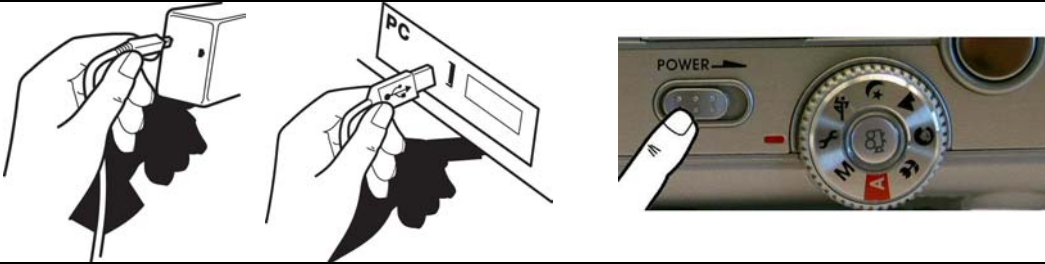

7

Windows
XP, 2000,
ME, 98

max. 60 sec

8A