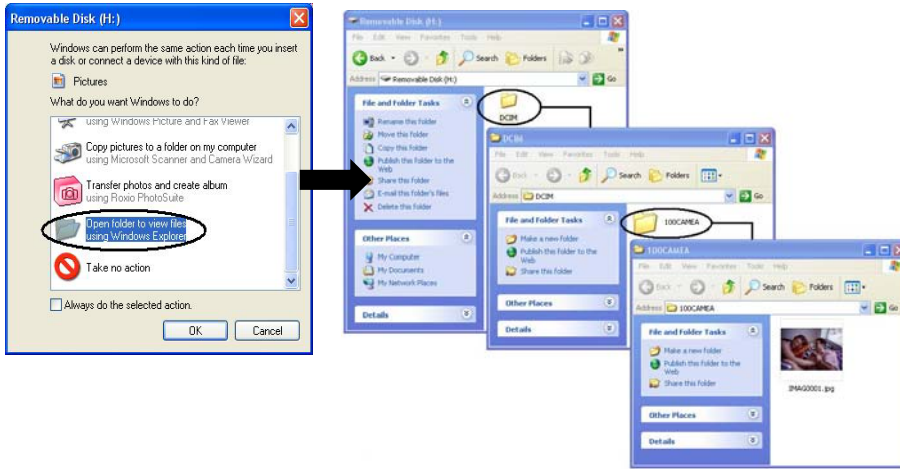

Open file;
 30 sec.

Windows
XP

8B