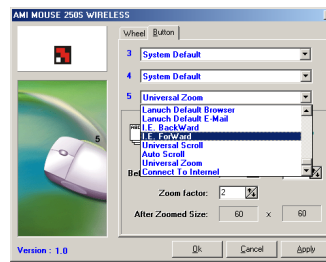

N L

P T

LIFE IS MORE! TRUST US

TRUST.COM

AMI MOUSE 240T WIRELESS

Fig. 1

Fig. 2

Fig. 3