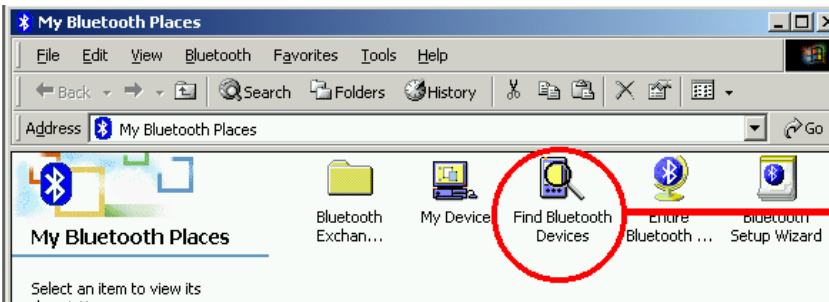

Windows 98SE / Me / 2000:

CONFIG
Windows
XP/ 2000/
Me/98

6