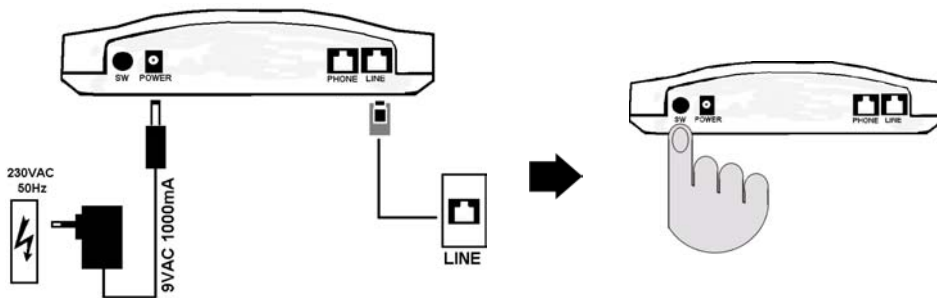

1

CHECK!

BLEU - TOOTH IN PC1 OK

2

Connect modem +

3

4

CONFIG Windows XP/ 2000/ Me/98