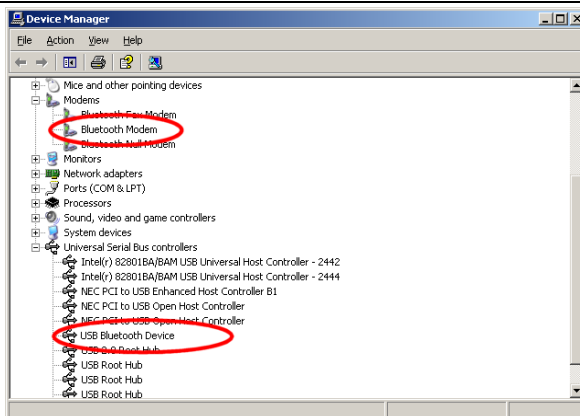

1

CHECK!

BLEU - TOOTH IN PC1 OK

2

Connect modem +

3

4

CONFIG Windows XP/ 2000/ Me/98