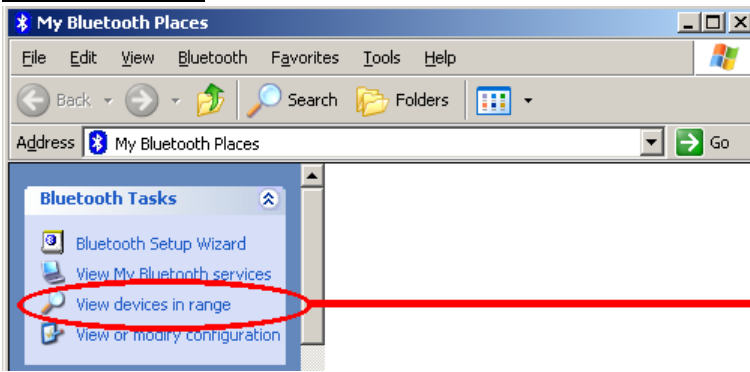

5

Windows XP: