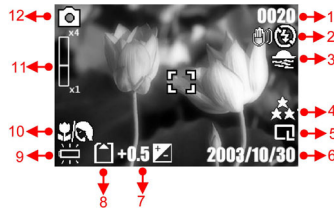

Fig. 5

LIFE IS MORE! TRUST US

TRUST.COM