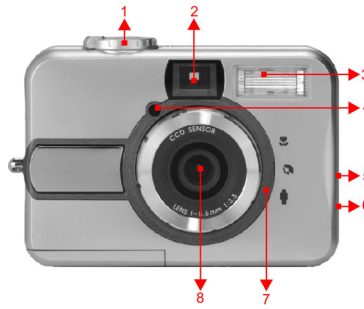

N L

P T

User's manual

LIFE IS MORE! TRUST US

TRUST.COM

Trust

760 POWER@M CCD

Fig. 1