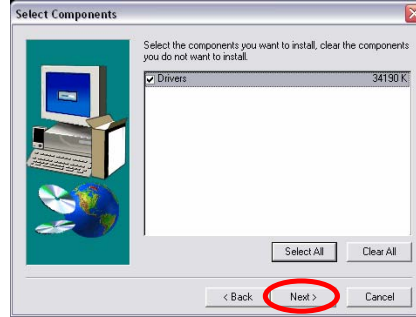

<p>1</p>		 <p>Recommended: Rechargeable NiMH (min. 1800mAh)</p>	
<p>2</p>			
<p>3</p>			
<p>4</p>			
<p>5</p>		 <p>Install Trust Camera Drivers</p> <p>Windows</p>	

6a

770Z / 970Z install:

Windows

770Z
970Z