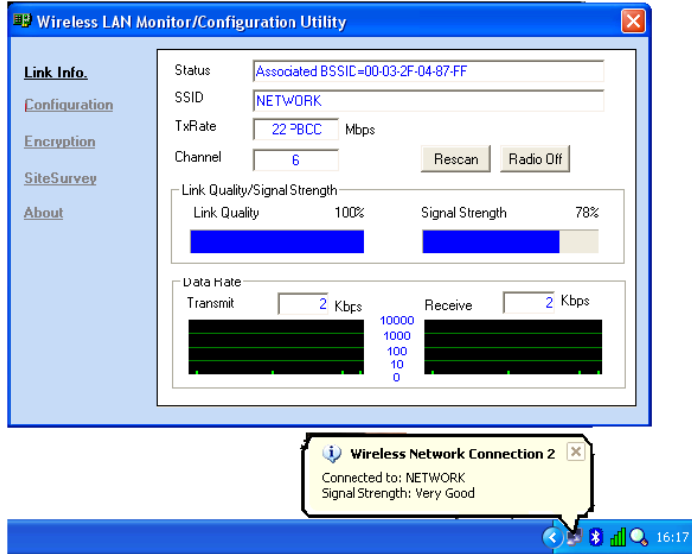

3 Connect

2 select

CONFIG

15

CONFIG

16

CONFIG

## Configuration

17

CONFIG

- 1 = SSID : Network name
- 2 = Wireless Mode : Infrastructure = Networks (20A)  
Ad-Hoc = computer -> computer (20B)
- 3 = 4x Config : 4x Disable = 22Mbps  
4x Enable = 44Mbps