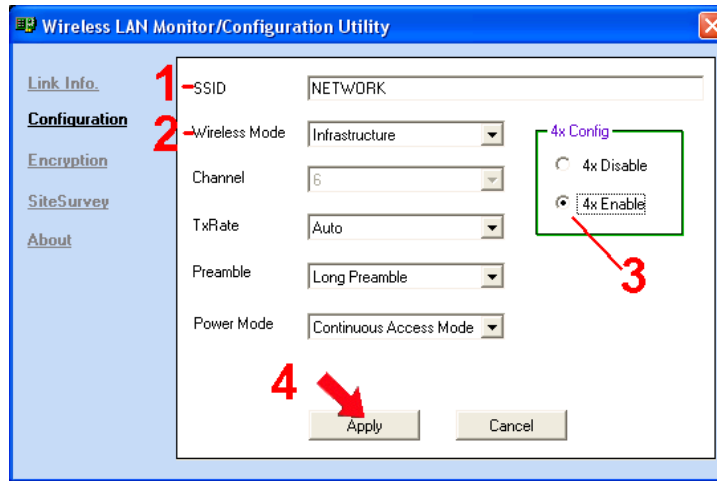

3 Connect

2 select

CONFIG

15

CONFIG

16

CONFIG

## Configuration

17

CONFIG

- 1 = SSID : Network name
- 2 = Wireless Mode : Infrastructure = Networks (20A)  
Ad-Hoc = computer -> computer (20B)
- 3 = 4x Config : 4x Disable = 22Mbps  
4x Enable = 44Mbps