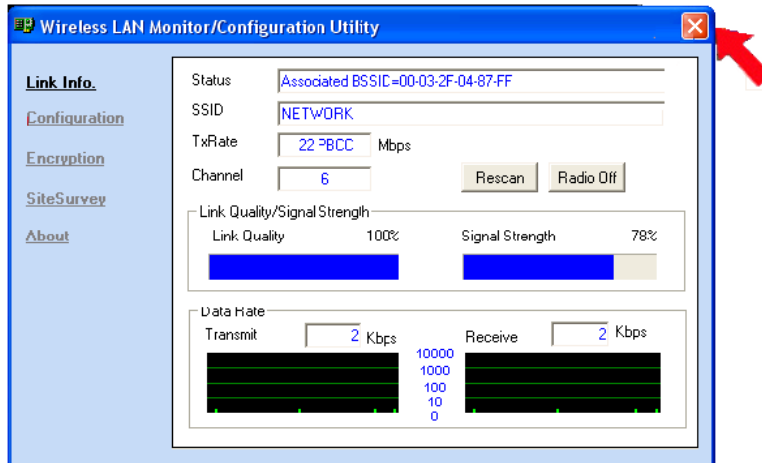

## Configuration

17

CONFIG

- 1 = SSID : Network name
- 2 = Wireless Mode : Infrastructure = Networks (20A)  
Ad-Hoc = computer -> computer (20B)
- 3 = 4x Config : 4x Disable = 22Mbps  
4x Enable = 44Mbps

## Encryption

18

Keycode = Keycode SSID network

Key Length:  
64 bits = 10 characters  
128 bits = 16 characters  
256 bits = 58 characters

CONFIG

19

CONFIG

20