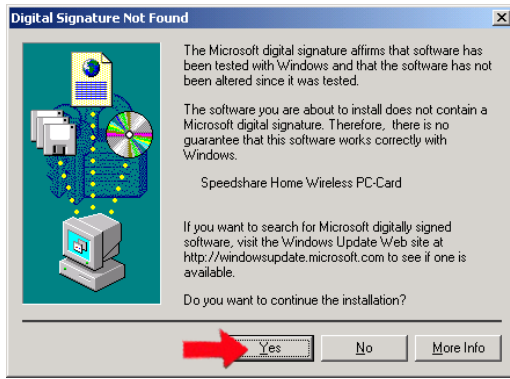

9

Windows 2000 (2X):