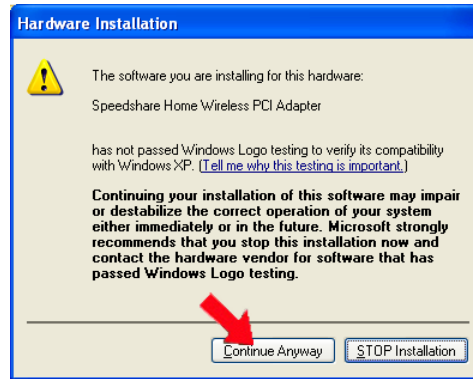

Windows XP: