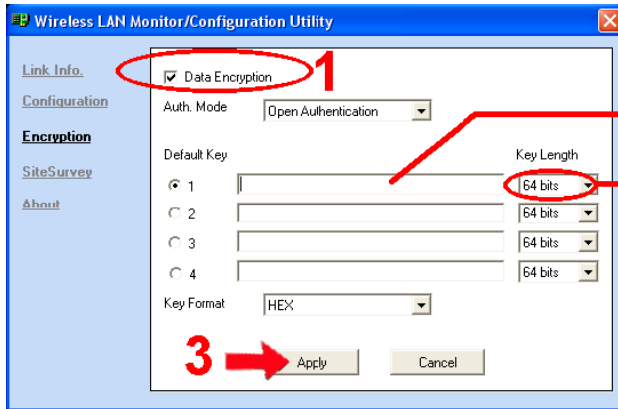

## Configuration

17

CONFIG

- 1 = SSID : Network name
- 2 = Wireless Mode : Infrastructure = Networks (20A)  
Ad-Hoc = computer -> computer (20B)
- 3 = 4x Config : 4x Disable = 22Mbps  
4x Enable = 44Mbps

## Encryption

18

Keycode = Keycode SSID network

Key Length:  
64 bits = 10 characters  
128 bits = 16 characters  
256 bits = 58 characters

CONFIG

19

CONFIG

20