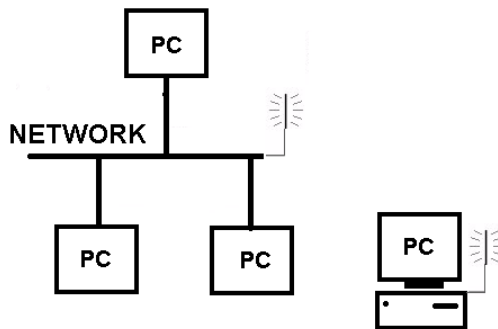

## Configuration

17

CONFIG

- 1 = SSID : Network name
- 2 = Wireless Mode : Infrastructure = Networks (20A)  
Ad-Hoc = computer -> computer (20B)
- 3 = 4x Config : 4x Disable = 22Mbps  
4x Enable = 44Mbps

## Encryption

18

Keycode = Keycode SSID network

Key Length:  
64 bits = 10 characters  
128 bits = 16 characters  
256 bits = 58 characters

CONFIG

19

CONFIG

20

### Infrastructure (A)