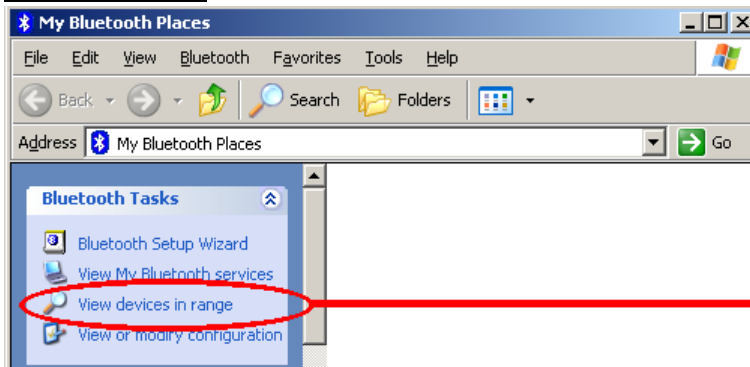

<p>1</p>				
<p>2</p>			<p>INSTALL DRIVER WINDOWS XP, 2000, Me, 98SE</p>	
<p>3</p>				
<p>4</p>				

<p>5</p>		<p>INSTALL DRIVER WINDOWS XP, 2000, Me, 98SE +</p>
<p>6</p>	<p>Windows 2000, Me, 98SE ➡ 7</p> <p>Windows XP ➡ 8</p>	<p>FINISH DRIVER</p>
<p>7</p>		<p>WINDOWS 2000, Me, 98SE</p>
<p>8</p>		<p>CONFIG BT</p>

9			CONFIG BT
10			
11	<p>2X</p> 	OPEN ENTIRY BLUETOOTH NETWORK	

12

Windows XP:

Windows 98SE / Me / 2000:

2X

OPEN
ENTIRE
BLUETOOTH
NETWORK

13

Windows XP: