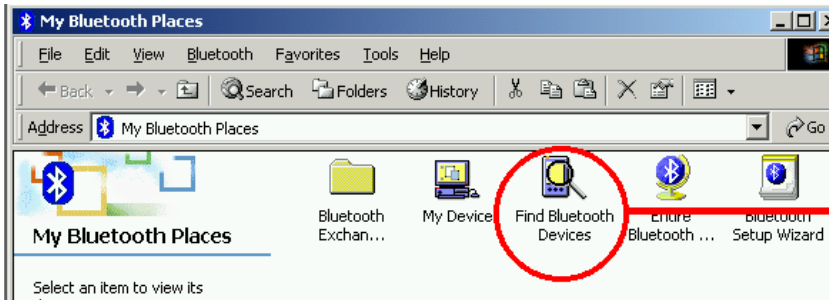

<p>1</p>				
<p>2</p>			<p>INSTALL DRIVER WINDOWS XP, 2000, Me, 98SE</p>	
<p>3</p>				
<p>4</p>				

<p>5</p>		<p>INSTALL DRIVER WINDOWS XP, 2000, Me, 98SE +</p>
<p>6</p>	<p>Windows 2000, Me, 98SE ➡ 7</p> <p>Windows XP ➡ 8</p>	<p>FINISH DRIVER</p>
<p>7</p>		<p>WINDOWS 2000, Me, 98SE</p>
<p>8</p>		<p>CONFIG BT</p>

9			CONFIG BT
10			
11	<p>2X</p> 	OPEN ENTIRY BLUETOOTH NETWORK	

12

Windows XP:

Windows 98SE / Me / 2000:

2X

OPEN
ENTIRE
BLUETOOTH
NETWORK

13

Windows XP: