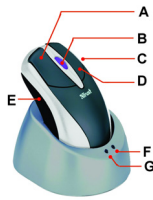

N L

P T

LIFE IS MORE! TRUST US

TRUST.COM

AMI MOUSE 250SP WIRELESS OPTICAL

Fig. 1

Fig. 2

Fig. 3