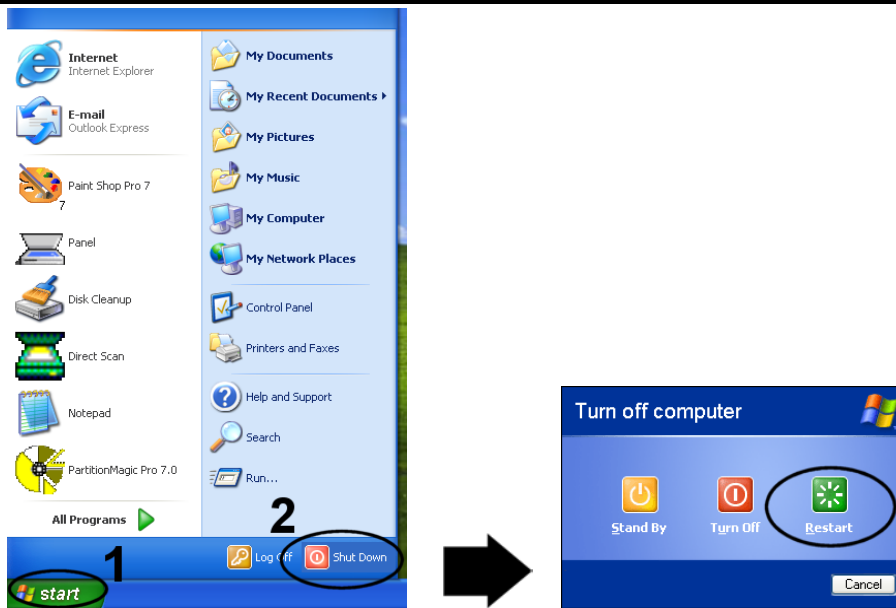

To view any subfolders, click a plus sign above.

3  
OK Cancel 3

Found New Hardware Wizard

Please choose your search and installation options.

Search for the best driver in these locations.  
Use the check boxes below to limit or expand the default search, which includes local paths and removable media. The best driver found will be installed.

Search removable media (floppy, CD-ROM...)

Include this location in the search:  
D:\WinXP Browse

Don't search. I will choose the driver to install.  
Choose this option to select the device driver from a list. Windows does not guarantee that the driver you choose will be the best match for your hardware.

< Back Next > Cancel

Windows XP

10

11

12

13

<b>14</b>		<b>Picture</b> 
<b>15</b>		<b>SCAN</b>
<b>16</b>		<b>SCAN</b>
<b>17</b>		<b>Computer</b> 
<b>18</b>	<b>FINISH</b>	