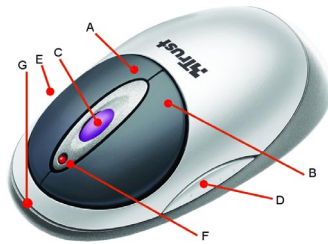

NL

LIFE IS MORE! TRUST US

TRUST.COM

AMI MOUSE 250SX WIRELESS OPTICAL

Fig. 1

Fig. 2

Fig. 3

Fig. 4