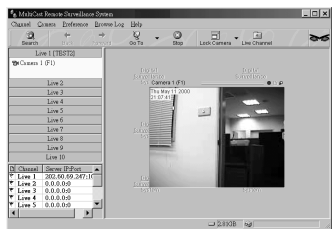

Fig. 8

Fig. 10

LIFE IS MORE! TRUST US TRUST.COM