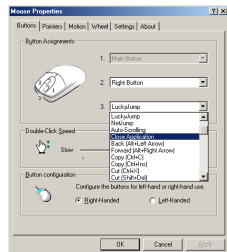

LIFE IS MORE! TRUST US **TRUST.COM**

AMI MOUSE 300 CORDLESS DUAL SCROLL

Fig. 1

Fig. 2

Fig. 3

Fig. 4

Fig. 5

Fig. 6