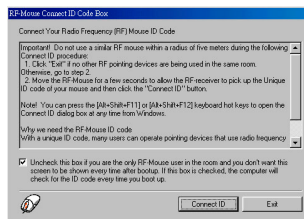

N L

P T

G R

User's manual

LIFE IS MORE! TRUST US

TRUST.COM

WIRELESS KEYBOARD + MOUSE 300KD

Fig. 1